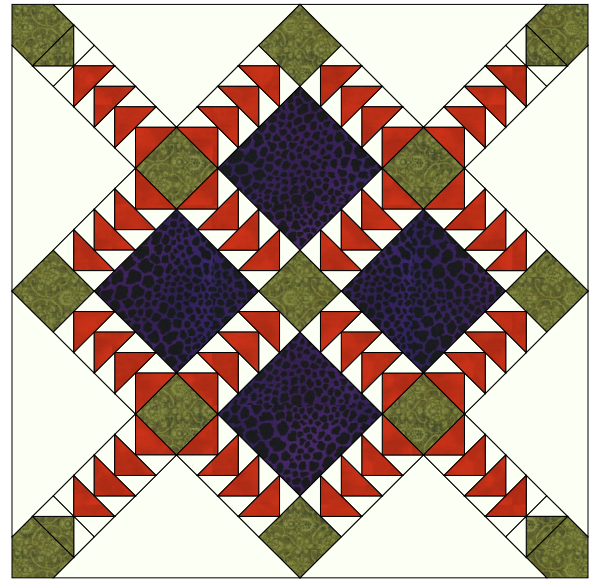

Temple Museum Quilt

Key Block (6/50 actual size)

Cutting Diagrams

Patch Count

64 patches

4 patches

4 patches