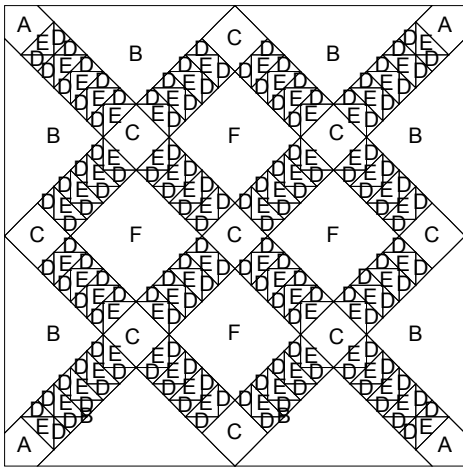

Temple Museum Quilt

Key Block (6/50 actual size)

Cutting Diagrams

Patch Count

64 patches

4 patches

4 patches