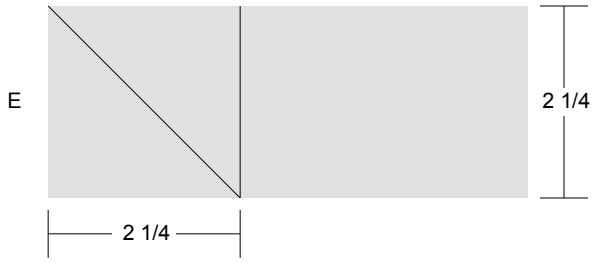

Temple Museum Quilt

Key Block (6/50 actual size)

Cutting Diagrams

Patch Count

64 patches

4 patches

4 patches