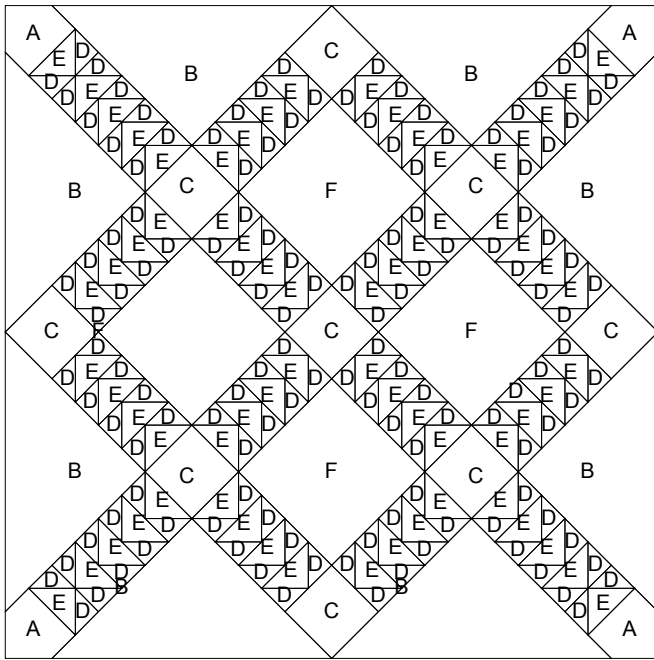

Temple Museum Quilt

Key Block (17/100 actual size)

F