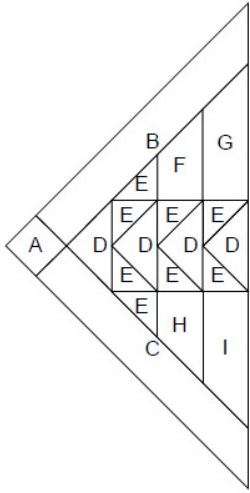

# Snowflake 2016 Side Blocks by Kari Schell

Key Block (11/50 actual size)

Cutting Diagrams

Patch Count