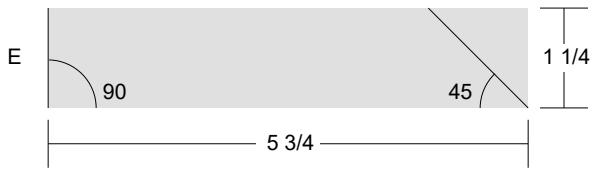

Snowflake 2016 Corner Blocks by Kari Schell

Key Block (11/50 actual size)

Cutting Diagrams

Patch Count

1 patch

1 patch

2 patches