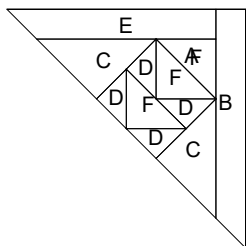

Snowflake 2016 Corner Blocks by Kari Schell

Key Block (11/50 actual size)

Cutting Diagrams

Patch Count

1 patch

1 patch

2 patches