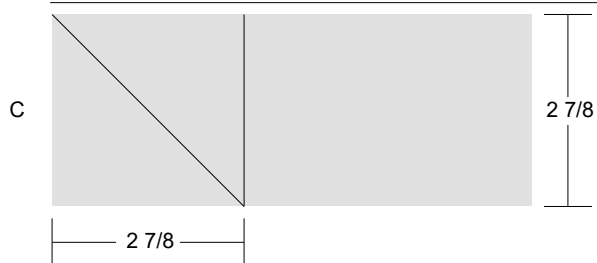

Snowflake 2016 Corner Blocks by Kari Schell

Key Block (11/50 actual size)

Cutting Diagrams

Patch Count

1 patch

1 patch

2 patches