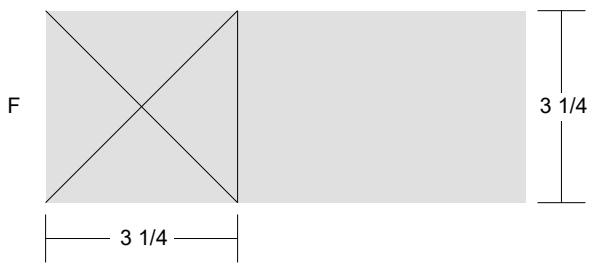

Snowflake 2016 Corner Blocks by Kari Schell

Key Block (11/50 actual size)

Cutting Diagrams

Patch Count

1 patch

1 patch

2 patches