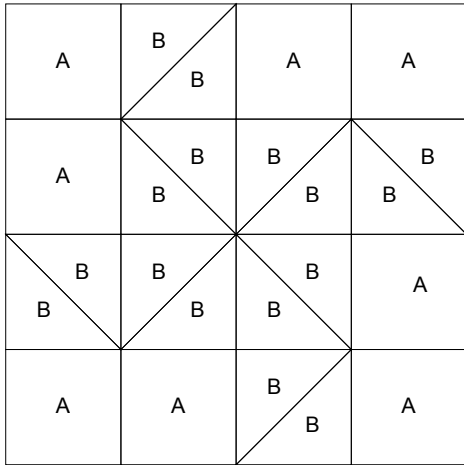

Ski Jumping

Key Block (1/5 actual size)

Cutting Diagrams

Patch Count