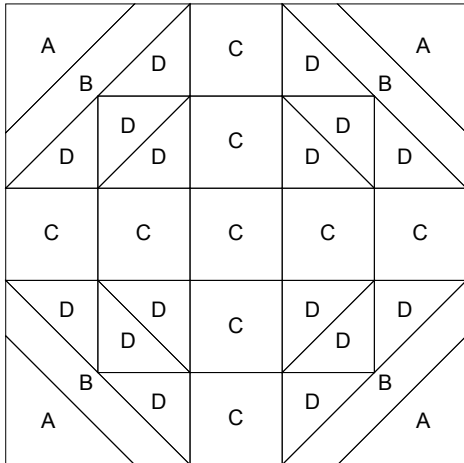

Ice Dance

Key Block (1/5 actual size)

Cutting Diagrams

Patch Count

8 patches

4 patches

4 patches