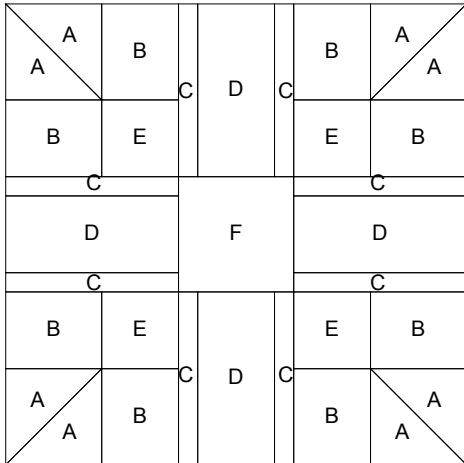

Downhill Skiing

Key Block (1/5 actual size)

Cutting Diagrams

4 patches

4 patches

4 patches

4 patches

8 patches

4 patches

4 patches

1 patch