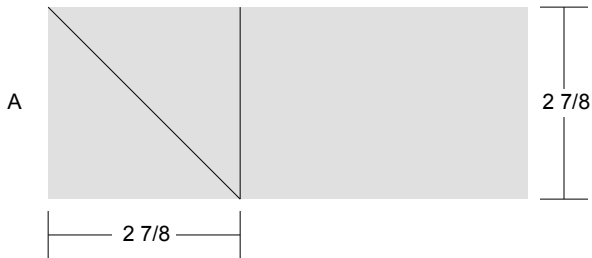

Rolling Stone

Key Block (1/5 actual size)

Cutting Diagrams

Patch Count

4 patches
