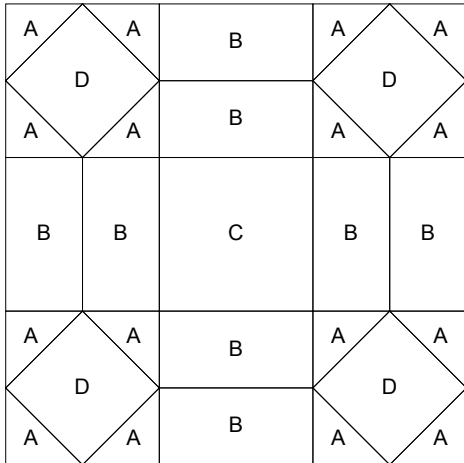

Rolling Stone

Key Block (1/5 actual size)

Cutting Diagrams

Patch Count

4 patches
