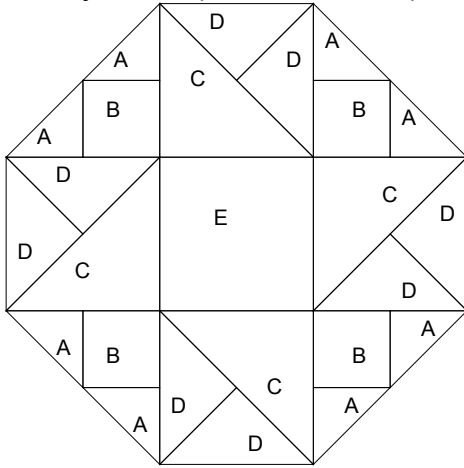

# Christmas Pie

Key Block (1/5 actual size)

## Cutting Diagrams

8 patches

4 patches

4 patches