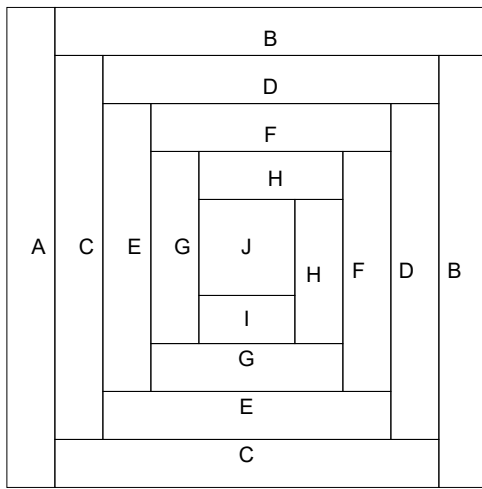

# Cancer Awareness Log Cabin 4

Key Block (5/20 actual size)

## Cutting Diagrams