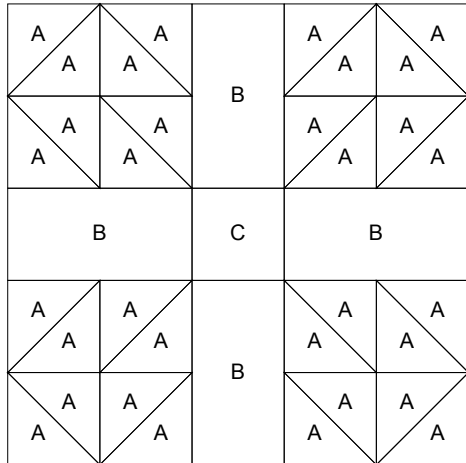

Alpine Ski Cross

Key Block (1/5 actual size)

Cutting Diagrams

Patch Count