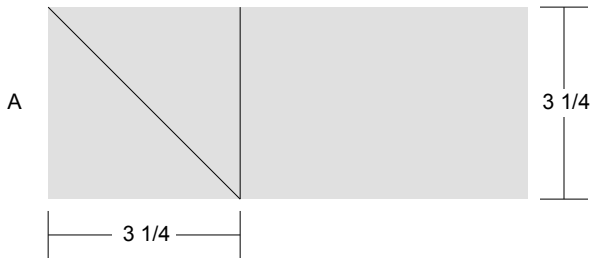

Alpine Ski Cross

Key Block (1/5 actual size)

Cutting Diagrams

Patch Count