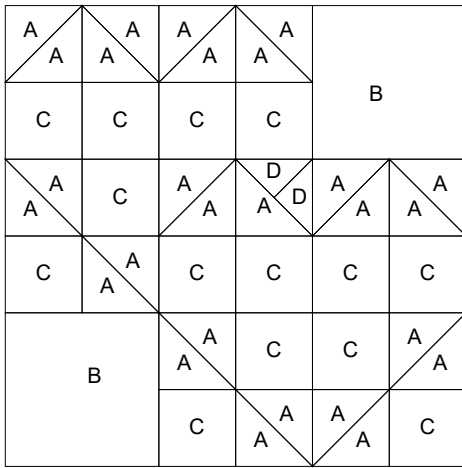

Double Heart

Key Block (1/5 actual size)

Cutting Diagrams

Patch Count

1 patch

1 patch
